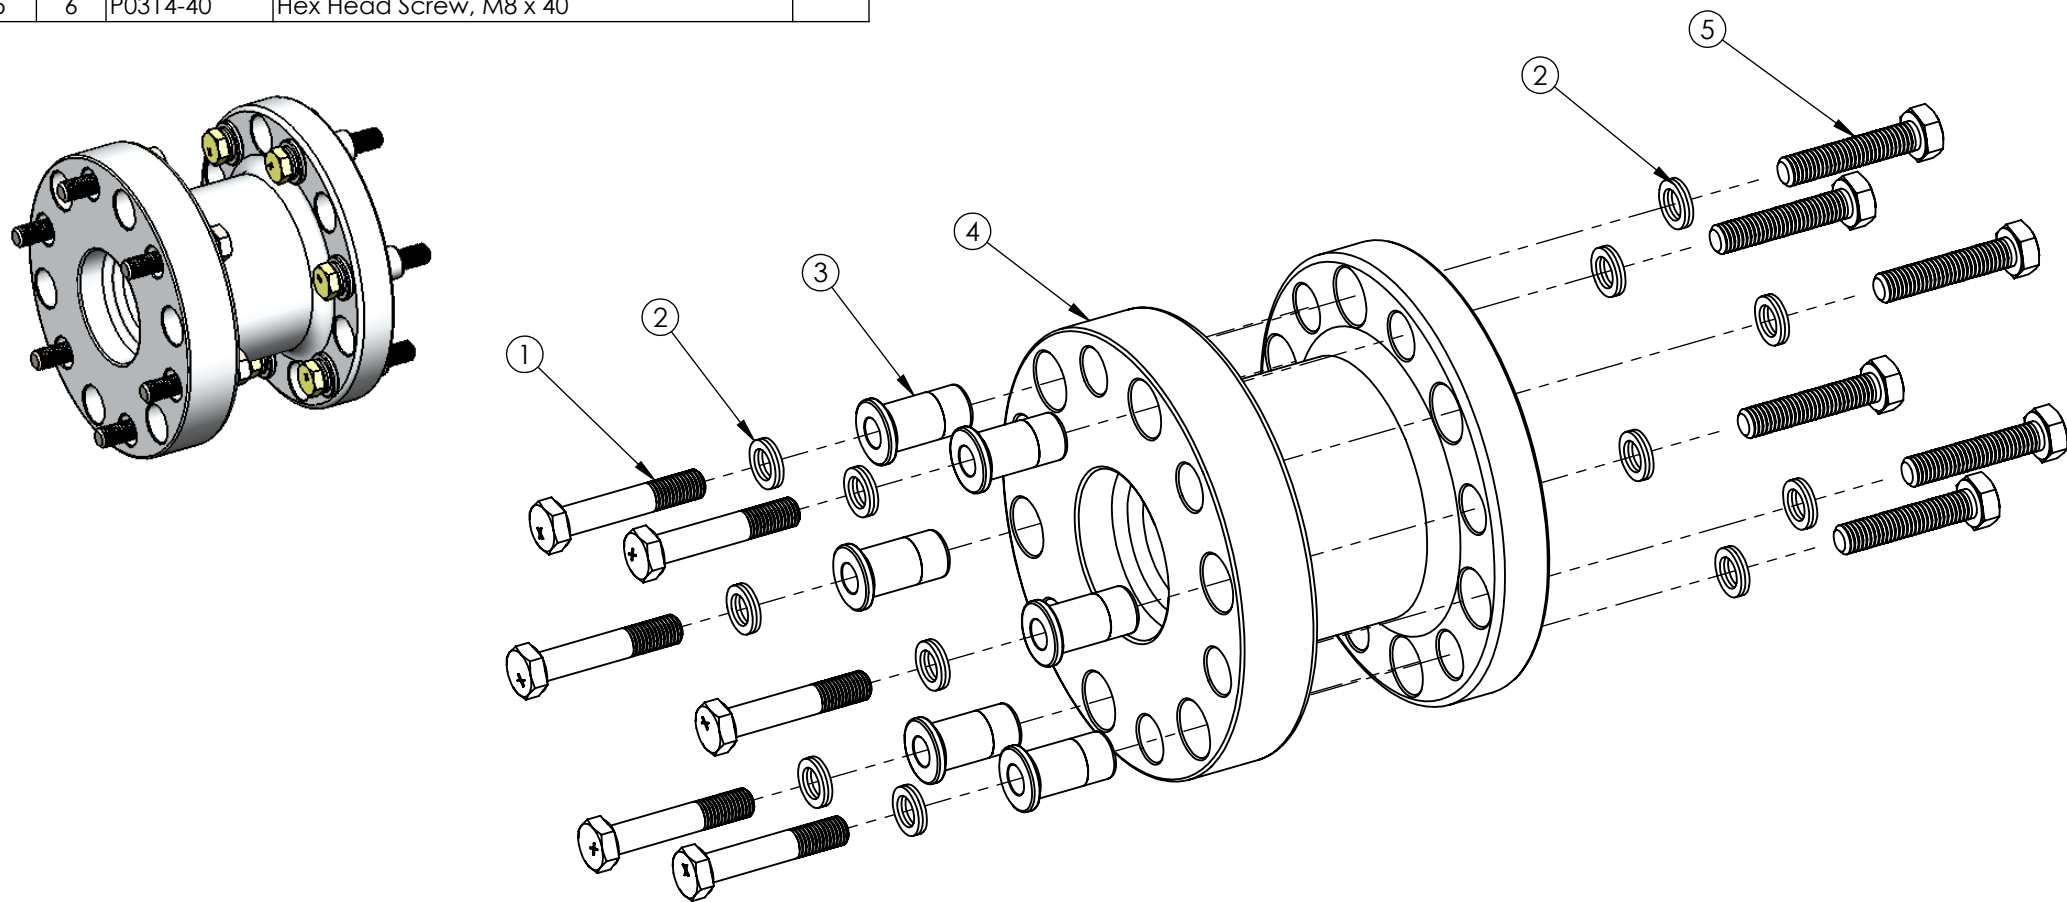

ITEM NO.	QTY.	PART NO. ASSY NO.	DESCRIPTION	REV
1	6	P0312-15	AN Bolt, 5/16 UNF x 1 5/8" (AN5-15)	
2	12	P0310	Nord-Lock Washer, M8	
3	6	P0302	Drive Lug, Rotax (25mm) Extension	3
4	1	P0384	Rotax Prop Extension, 3.75in (95mm)	1
5	6	P0314-40	Hex Head Screw, M8 x 40	

ASSY FILE: Rotax Extension Kit Assy

REV: 1A

DRG FILE: AE-RE3.75 Rotax Extension Kit BOM

ASSY NO: **AE-RE3.75**

DESCRIPTION: **Rotax Extension Kit 3.75in (95mm)**

REV	DESCRIPTION	DATE
1A	P0302 added to the assembly	23/09/14
1	Original	23/07/12